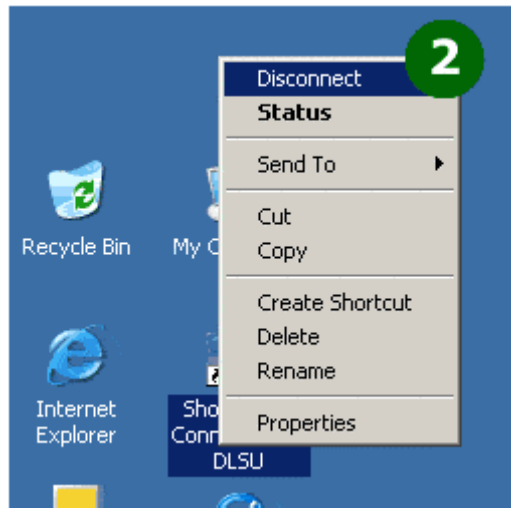

How to end connection

1. Right-click the **Shortcut to Connection to DLSU** icon on your desktop.

2. Click **Disconnect**.

Dial Up Number for Students: 525-5551