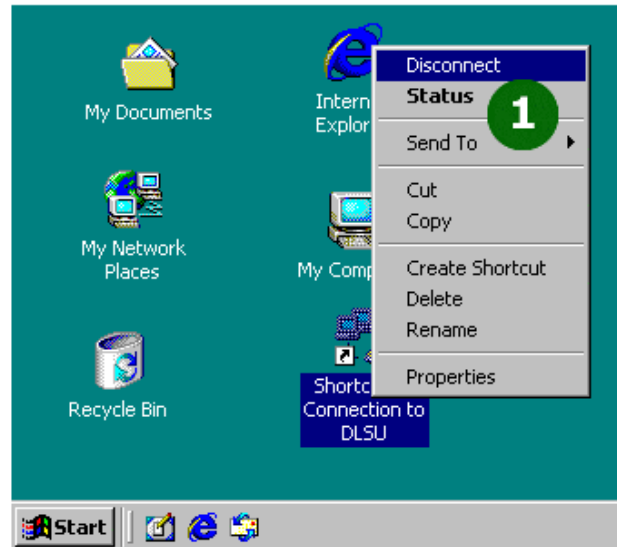

How to end connection

1. Right-click the **Shortcut to Connection to DLSU** icon on your desktop.

2. Click **Disconnect**.

Dial Up Number for Faculty: 522-3277